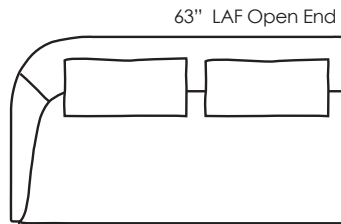

LANCASTER

CUSTOM CRAFTED UPHOLSTERY

112"W x 112"D Sectional
-LAF 75" 1-Arm
-112"W 1-Arm with Return Back

GENEVIE SECTIONAL 8630

D37 H32.5
AH 21 SH20 SD23

Genevie Bench Seats and Kidney Pillows Standard
Ask about optional cushion configurations, and custom sectionals
• Call for Pricing and Yardage Estimates •